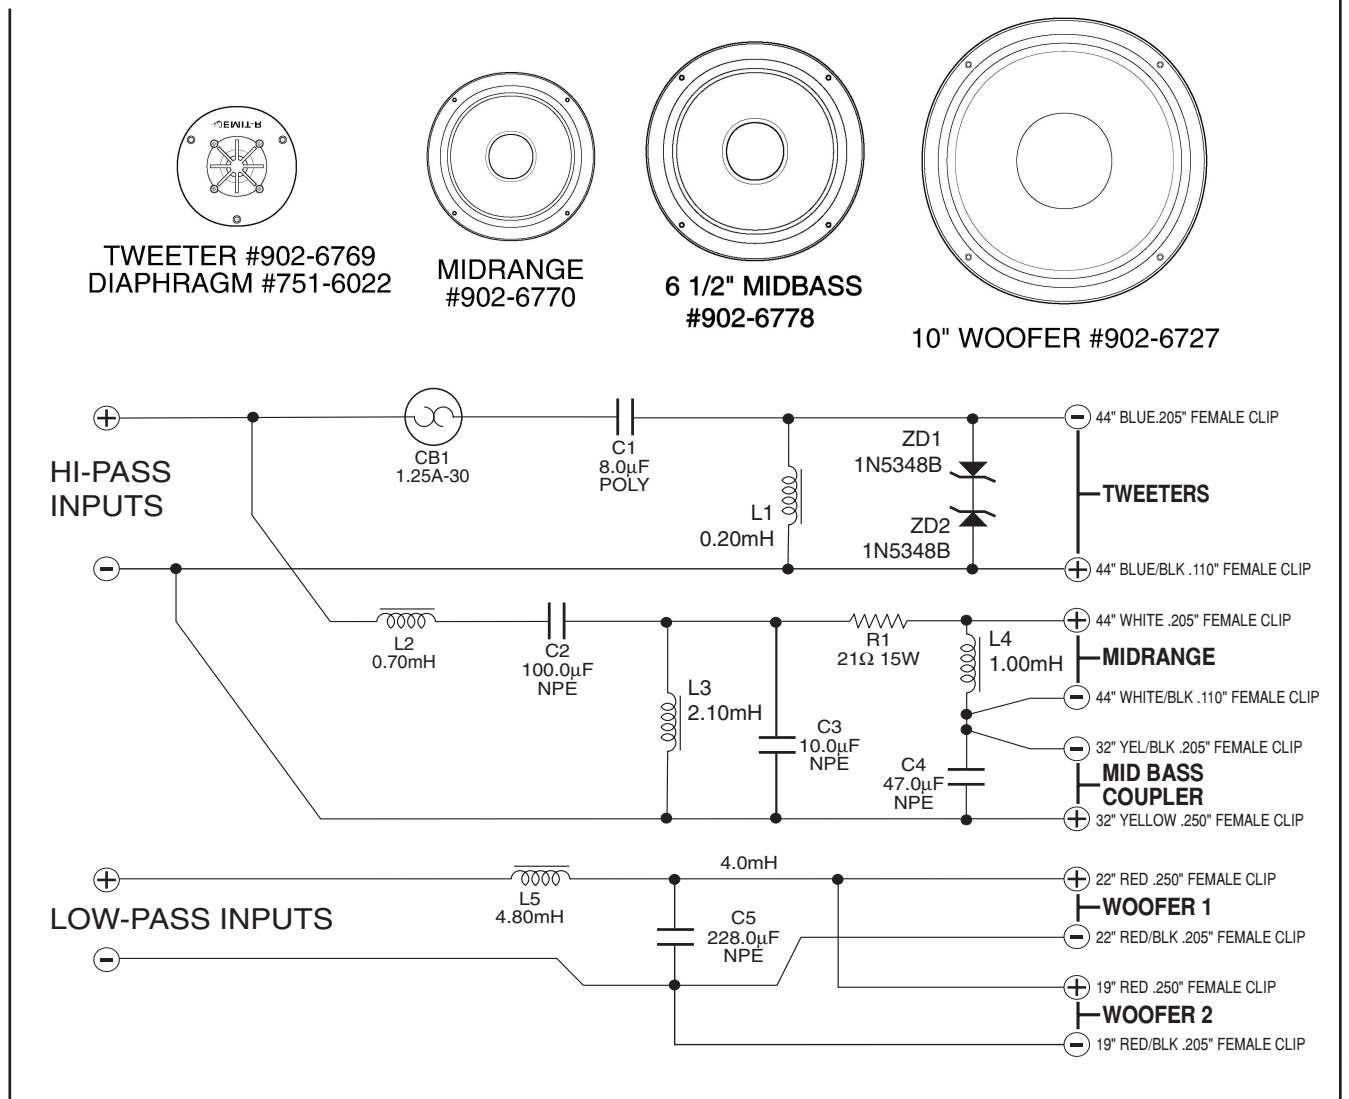

CS 3009

Crescendo Series 4-Way Speaker

SPECIFICATIONS

ACOUSTIC & ELECTRICAL SPECIFICATIONS:

- Nominal Impedance: 8 ohms
- Power Rating: 30 to 275 watts
- Crossover Frequencies: 200Hz, 800Hz, 3000Hz
- Frequency Response: 35Hz-35kHz +/-3dB
- Sensitivity: 90dB 2.8V/1 meter

PHYSICAL SPECIFICATIONS:

- 1x - EMIT-R Tweeters
- 1x - 4" (10.2cm) IMG Midrange
- 1x - 6-1/2" (cm) Midbass Coupler
- 2x - 10" (16.5cm) IMG Woofer
- Dimensions: 47"H x 12-1/2"W" x 16"D
  119.4cm(H) x 31.3cm(W) x 40cm(D)
- Cabinet: Not Sold
- Grille: #A026-673
- Crossover: #A015-674
- Logo: #716-6342
- Glide Feet: #826-2290
- Rod Assembly: N/A
- CB1: #871-1974

PRODUCTION HISTORY

- Introduced in 1993
- Discontinued 1996
- Original Retail Price: $1,999.00/pair

TECHNICAL INFORMATION

CS 3009 Crescendo Series 4-Way Speaker